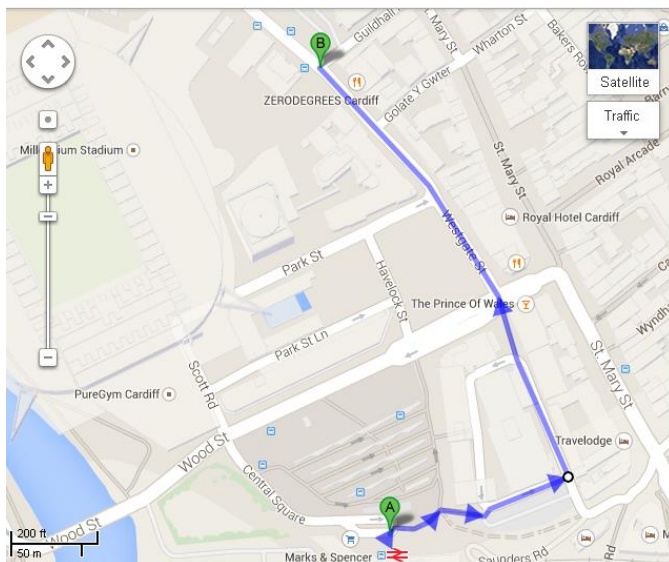

NCP, Westgate Street to Gate 3

1. Head **south** toward **Quay St**
2. Turn left onto **Quay St**
3. Continue onto **Westgate St**
3. Proceed left until you reach **NCP car park** on the right
4. Look right you have reached the **Principality stadium**
5. Go **under the large rugby posts**
6. Proceed up the ramp to **Gate 3** where you will see stewards

Cardiff Central Train Station to Gate 3

1. Head **northeast** on **Central Square**
2. Turn right towards **Great Western Ln**
3. Turn right towards **Great Western Ln**
4. Turn left towards **Great Western Ln**
5. Turn left towards **Great Western Ln**
6. Turn left onto **Westgate St**
7. Proceed until you reach **NCP car park** on the right
8. Look left you have reached the **Principality Stadium**
9. Go **under the large rugby posts**
10. Proceed up the ramp to **Gate 3** where you will see stewards