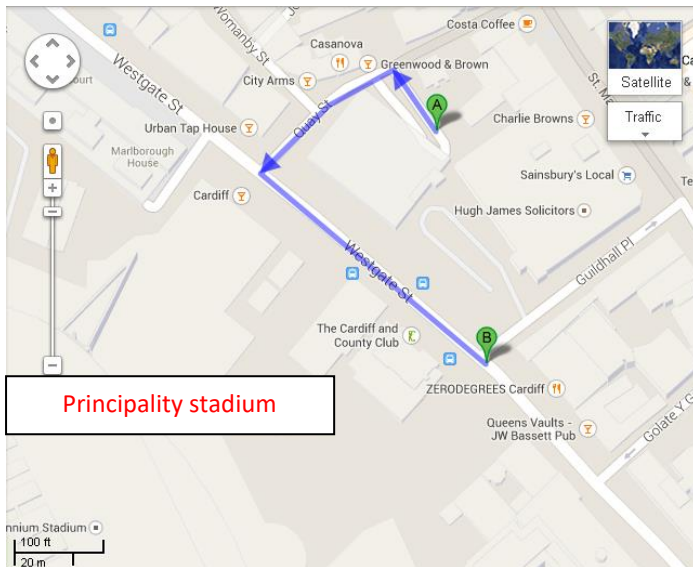

NCP, Westgate Street to Gate 3

1. Head **south** toward **Quay St**
2. Turn left onto **Quay St**
3. Continue onto **Westgate St**
3. Proceed left until you reach **NCP car park** on the right
4. Look right you have reached the **Principality stadium**
5. Go **under the large rugby posts**
6. Proceed up the ramp to **Gate 3** where you will see stewards

Cardiff Central Train Station to Gate 3

1. Head **northeast** on **Central Square**
2. Turn right towards **Great Western Ln**
3. Turn right towards **Great Western Ln**
4. Turn left towards **Great Western Ln**
5. Turn left towards **Great Western Ln**
6. Turn left onto **Westgate St**
7. Proceed until you reach **NCP car park** on the right
8. Look left you have reached the **Principality Stadium**
9. Go **under the large rugby posts**
10. Proceed up the ramp to **Gate 3** where you will see stewards